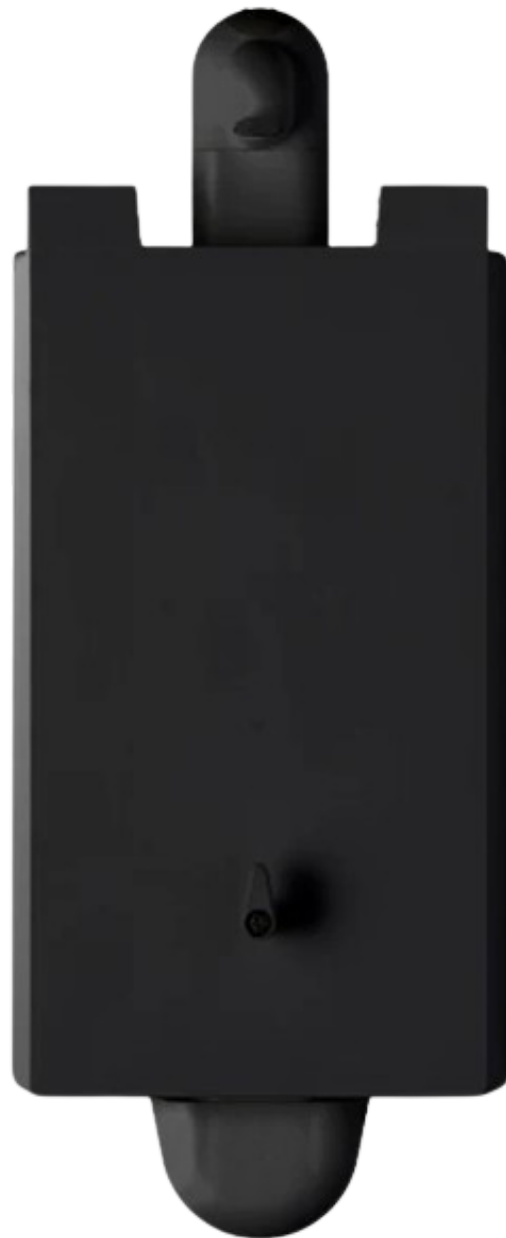

# POD PETITE BLACK AUTO SENSOR BOX

Upgrade your Pod Petite Bin with the Automatic Hands-Free Sensor Box for a touchless experience. Mounting discreetly on the back, it ensures hygienic operation, allowing waste disposal without physical contact. Elevate your waste management with the convenience and cleanliness of this specifically designed unit.

## **SPECIFICATIONS:**

Colour - Black