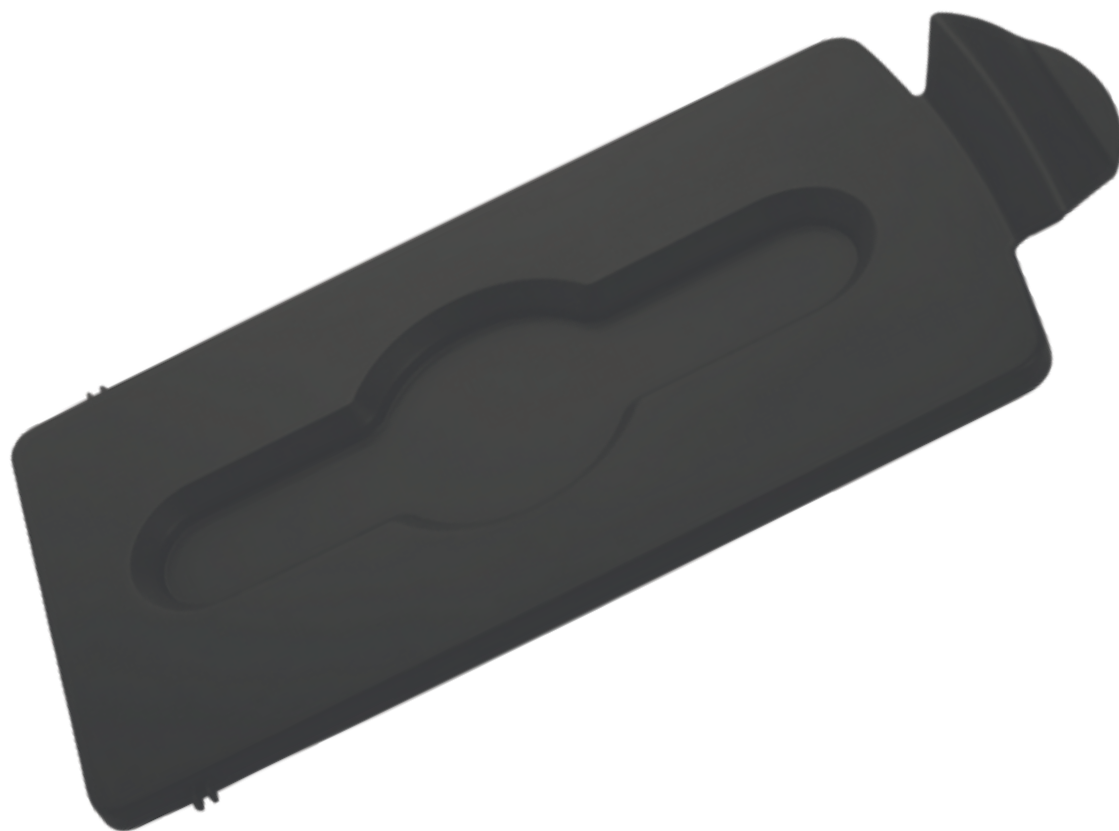

RECYCLING STATION LID CLOSED WASTE BLACK

Upgrade your waste management system with the Slim Jim Closed Waste Lid in Black. This lid promotes secure containment, ensuring proper disposal of non-recyclable waste. The Black colour serves as a visual cue for waste differentiation.

COLOUR:
BLACK

SOLD:
INDIVIDUALLY

SKU:
RCP-2007892