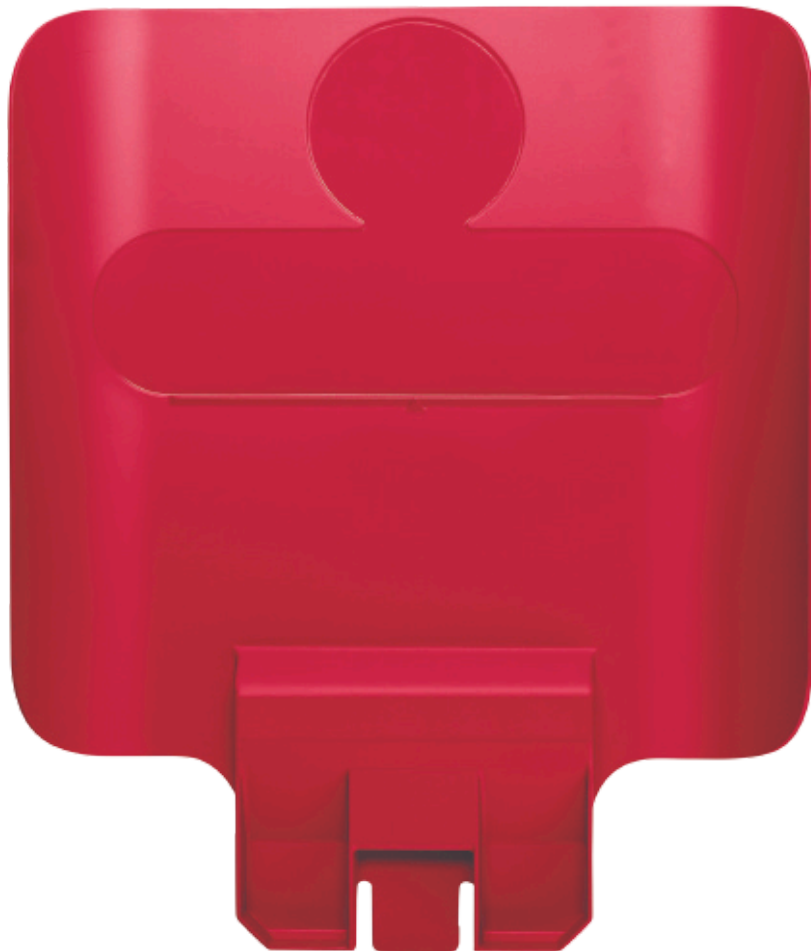

# RUBBERMAID SLIM JIM® RECYCLING STATION BILLBOARD RED

Rubbermaid SLIM JIM Recycling Station Billboard in a bold red design - an essential accessory for organising and promoting recycling efforts. Designed to complement the SLIM JIM Recycling Station, this red billboard provides a clear and visible space for informative graphics or messages related to recycling. Simple and durable execution; components snap in place without the use of hardware.

## **SPECIFICATIONS:**

Compatible with: 87L  
Slim Jim® Recycling  
Station Starter Kit  
(SKU# 2007913)