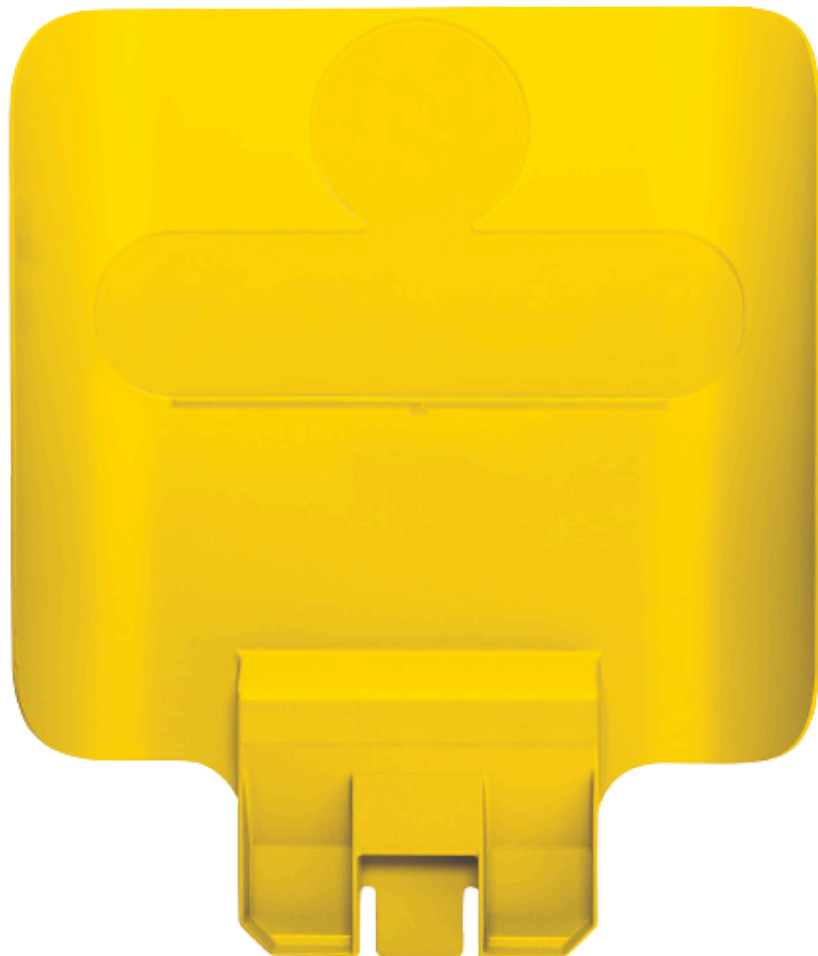

# RUBBERMAID SLIM JIM® RECYCLING STATION BILLBOARD YELLOW

Rubbermaid SLIM JIM Recycling Station Billboard in a bright yellow design - an essential accessory for organising and promoting recycling efforts. Designed to complement the SLIM JIM Recycling Station, this yellow billboard provides a clear and visible space for informative graphics or messages related to recycling. Simple and durable execution; components snap in place without the use of hardware.

## **SPECIFICATIONS:**

Compatible with: 87L  
Slim Jim® Recycling  
Station Starter Kit  
(SKU# 2007913)