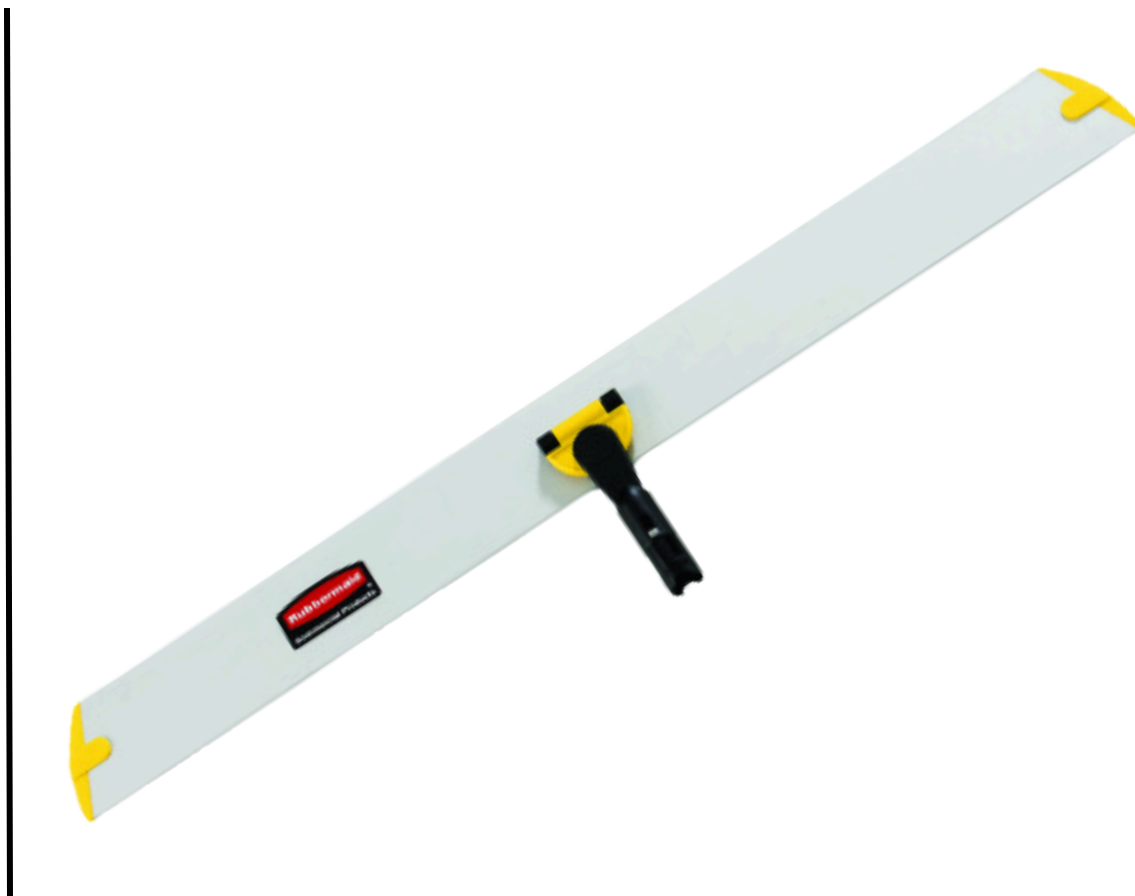

# RUBBERMAID 91CM QUICK-CONNECT HALL DUSTING FRAME

The HYGEN™ Quick-Connect Frames have a flat profile that easily slides under furniture and equipment. The trapezoidal shape enhances cleaning in corners and other hard-to-reach areas, reaching high spaces with ease. Constructed from lightweight aluminum for improved productivity, these frames are safe for use in MRI rooms. The frames feature a nylon swivel joint for flexible maneuvering, rounded plastic end caps for wall and furniture protection, and a one-step connecting mechanism that speeds up mop assembly and changeover. The flat frame profile is sanitary and easy to clean.

**SPECIFICATIONS:**  
Replaceable hook-and-loop strips attach all HYGEN™ Microfiber Wet and Dust Pads

**SOLD:**  
INDIVIDUALLY

**SKU:**  
RCP-FGQ58000YL00